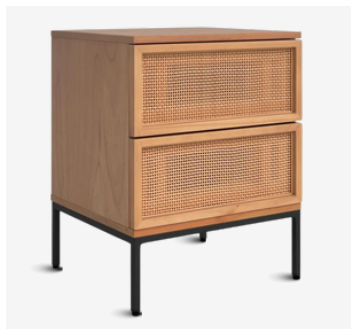

NIGHTSTAND

VIENNA NIGHTSTAND

Material : Teak wood & Rattan
Dimension : 45 x 45 x 55 cm
Finish : By request

POWELL NIGHTSTAND

Material : Teak wood & Rattan
Dimension : 63 x 66 x 45 cm
Finish : By request

DAHLIA NIGHTSTAND

Material : Teak wood
Dimension : 55 x 40 x 50 cm
Finish : By request

BONNIE NIGHTSTAND

Material : Teak wood
Dimension : 50 x 40 x 53 cm
Finish : By request

ELINO NIGHTSTAND

Material : Teak wood
Dimension : 55 x 45 x 55 cm
Finish : By request

BREN NIGHTSTAND

Material : Teak wood
Dimension : 50 x 42,3 x 60,4 cm
Finish : By request

NIGHTSTAND

AVI NIGHTSTAND

Material : Teak wood & Rattan
Dimension : 63,5 x 43 x 61 cm
Finish : By request

TORI NIGHTSTAND

Material : Teak wood & Rattan
Dimension : 45 x 40 x 55 cm
Finish : By request

PRUE NIGHTSTAND

Material : Teak wood & Rattan
Dimension : 45,7 x 40 x 58 cm
Finish : By request

WOVE NIGHTSTAND

Material : Teak wood & Rattan
Dimension : 50 X 45 X 50 CM
Finish : By request