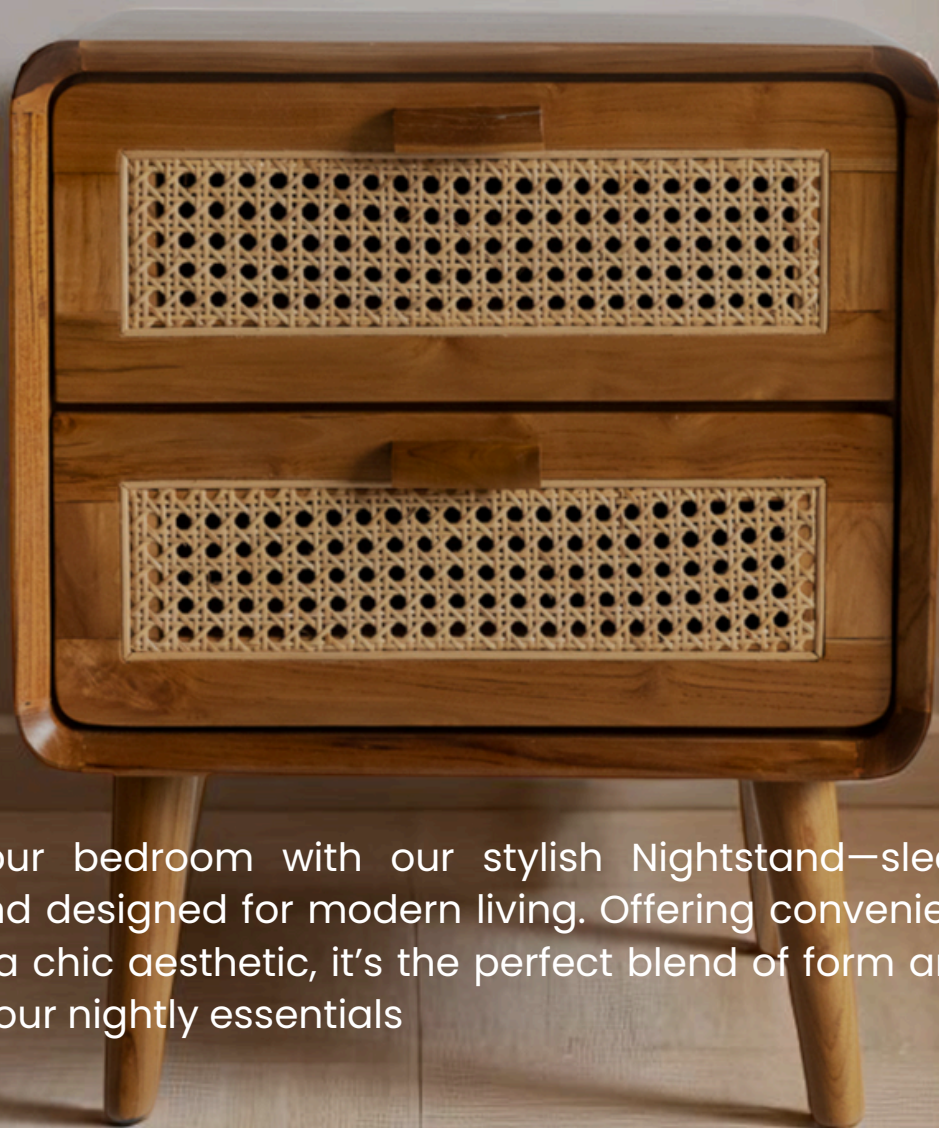

NIGHTSTAND

Complete your bedroom with our stylish Nightstand—sleek, functional, and designed for modern living. Offering convenient storage and a chic aesthetic, it's the perfect blend of form and function for your nightly essentials

Material : Teak wood
Dimension : 55 x 40 x 50 cm
Finish : By request

BONNIE NIGHTSTAND

Material : Teak wood
Dimension : 50 x 40 x 53 cm
Finish : By request

ELINO NIGHTSTAND

Material : Teak wood
Dimension : 55 x 45 x 55 cm
Finish : By request