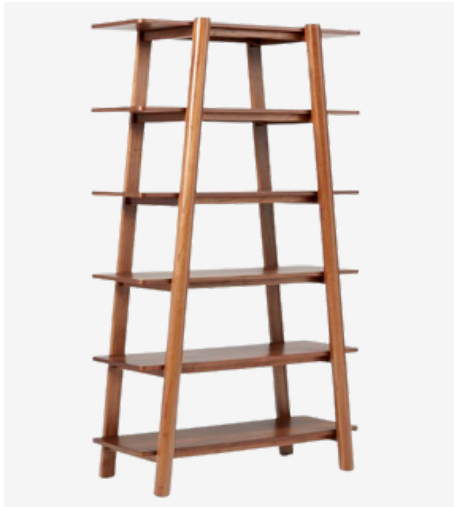

BOOKSHELF

WIMBER BOOKSHELF

Material : Teak wood
Dimension : 56 x 38 x 178 cm
Finish : By request

ROLE BOOKSHELF

Material : Teak wood
Dimension : 56 x 39 x 178 cm
Finish : By request

ALLOY BOOKSHELF

Material : Teak wood
Dimension : 91 x 38 x 110 cm
Finish : By request

CANON BOOKSHELF

Material : Teak wood
Dimension : 84 x 38 x 178 cm
Finish : By request

BOOKSHELF

ANTONI BOOKSHELF

Material : Teak wood
Dimension : 52 x 48 x 175 cm
Finish : By request

LATINE BOOKSHELF

Material : Teak wood
Dimension : 178 x 46 x 149 cm
Finish : By request

LUNAS BOOKSHELF

Material : Teak wood
Dimension : 86 x 38 x 214 cm
Finish : By request

GRACE BOOKSHELF

Material : Teak wood
Dimension : 86 x 38 x 214 cm
Finish : By request

CALGARY BOOKSHELF

Material : Teak wood
Dimension : 107 x 46 x 179 cm
Finish : By request