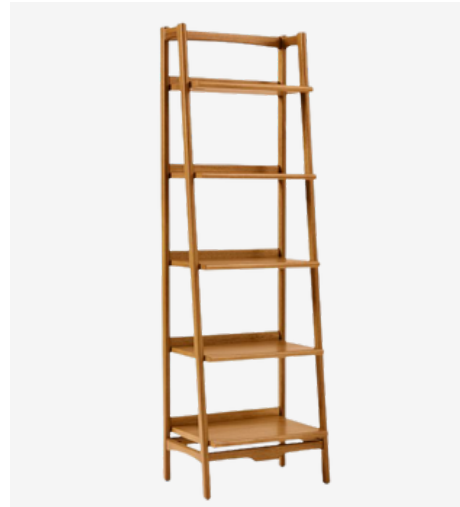

BOOKSHELF

Showcase your favorite books and decor with our beautifully crafted Bookshelf designs. From minimalist floating shelves to statement-making ladder bookcases, we offer the perfect blend of form and function for every space and style

BOOKSHELF

WIMBER BOOKSHELF

Material : Teak wood
Dimension : 56 x 38 x 178 cm
Finish : By request

ROLE BOOKSHELF

Material : Teak wood
Dimension : 56 x 39 x 178 cm
Finish : By request

ALLOY BOOKSHELF

Material : Teak wood
Dimension : 91 x 38 x 110 cm
Finish : By request

CANON BOOKSHELF

Material : Teak wood
Dimension : 84 x 38 x 178 cm
Finish : By request

BOOKSHELF

ANTONI BOOKSHELF

Material : Teak wood
Dimension : 52 x 48 x 175 cm
Finish : By request

LATINE BOOKSHELF

Material : Teak wood
Dimension : 178 x 46 x 149 cm
Finish : By request

LUNAS BOOKSHELF

Material : Teak wood
Dimension : 86 x 38 x 214 cm
Finish : By request

GRACE BOOKSHELF

Material : Teak wood
Dimension : 86 x 38 x 214 cm
Finish : By request

CALGARY BOOKSHELF

Material : Teak wood
Dimension : 107 x 46 x 179 cm
Finish : By request