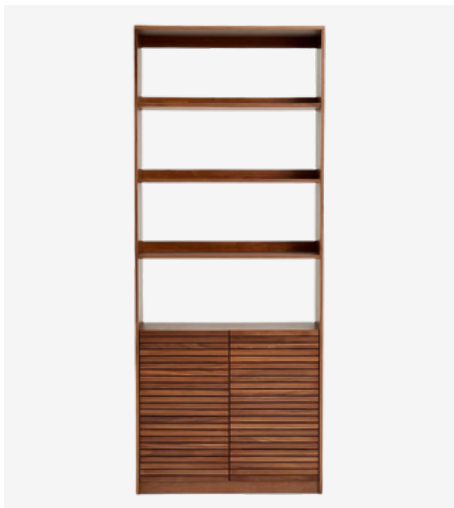

BOOKSHELF

WIMBER BOOKSHELF

Material : Teak wood
Dimension : 56 x 38 x 178 cm
Finish : By request

ROLE BOOKSHELF

Material : Teak wood
Dimension : 56 x 39 x 178 cm
Finish : By request

ALLOY BOOKSHELF

Material : Teak wood
Dimension : 91 x 38 x 110 cm
Finish : By request

CANON BOOKSHELF

Material : Teak wood
Dimension : 84 x 38 x 178 cm
Finish : By request

BOOKSHELF

ANTONI BOOKSHELF

Material : Teak wood
Dimension : 52 x 48 x 175 cm
Finish : By request

LATINE BOOKSHELF

Material : Teak wood
Dimension : 178 x 46 x 149 cm
Finish : By request

LUNAS BOOKSHELF

Material : Teak wood
Dimension : 86 x 38 x 214 cm
Finish : By request

GRACE BOOKSHELF

Material : Teak wood
Dimension : 86 x 38 x 214 cm
Finish : By request

CALGARY BOOKSHELF

Material : Teak wood
Dimension : 107 x 46 x 179 cm
Finish : By request