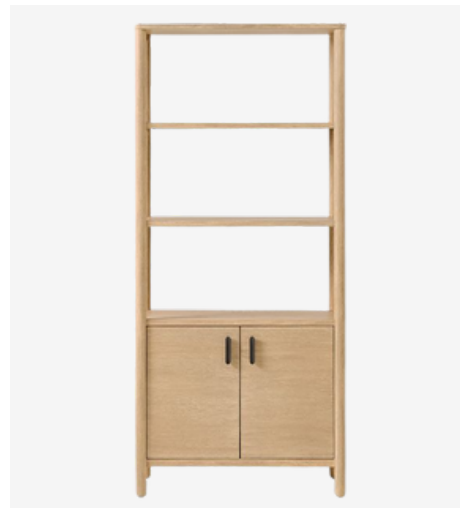

BOOKSHELF

WIMBER BOOKSHELF

Material : Teak wood
Dimension : 56 x 38 x 178 cm
Finish : By request

ROLE BOOKSHELF

Material : Teak wood
Dimension : 56 x 39 x 178 cm
Finish : By request

ALLOY BOOKSHELF

Material : Teak wood
Dimension : 91 x 38 x 110 cm
Finish : By request

CANON BOOKSHELF

Material : Teak wood
Dimension : 84 x 38 x 178 cm
Finish : By request

BOOKSHELF

ANTONI BOOKSHELF

Material : Teak wood
Dimension : 52 x 48 x 175 cm
Finish : By request

LATINE BOOKSHELF

Material : Teak wood
Dimension : 178 x 46 x 149 cm
Finish : By request

LUNAS BOOKSHELF

Material : Teak wood
Dimension : 86 x 38 x 214 cm
Finish : By request

GRACE BOOKSHELF

Material : Teak wood
Dimension : 86 x 38 x 214 cm
Finish : By request

CALGARY BOOKSHELF

Material : Teak wood
Dimension : 107 x 46 x 179 cm
Finish : By request

JANE BOOKSHELF

Material : Teak wood
Dimension : 157 x 56 x 211 cm
Finish : By request

JHONE BOOKSHELF

Material : Teak wood
Dimension : 160 x 28 x 160 cm
Finish : By request

ARTUR BOOKSHELF

Material : Teak wood
Dimension : 143 x 30 x 173 cm
Finish : By request