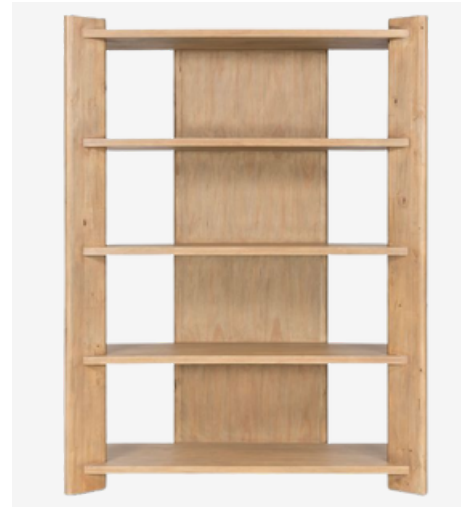

BOOKSHELF

WIMBER BOOKSHELF

Material : Teak wood
Dimension : 56 x 38 x 178 cm
Finish : By request

ROLE BOOKSHELF

Material : Teak wood
Dimension : 56 x 39 x 178 cm
Finish : By request

ALLOY BOOKSHELF

Material : Teak wood
Dimension : 91 x 38 x 110 cm
Finish : By request

CANON BOOKSHELF

Material : Teak wood
Dimension : 84 x 38 x 178 cm
Finish : By request

BOOKSHELF

ANTONI BOOKSHELF

Material : Teak wood
Dimension : 52 x 48 x 175 cm
Finish : By request

LATINE BOOKSHELF

Material : Teak wood
Dimension : 178 x 46 x 149 cm
Finish : By request

LUNAS BOOKSHELF

Material : Teak wood
Dimension : 86 x 38 x 214 cm
Finish : By request

GRACE BOOKSHELF

Material : Teak wood
Dimension : 86 x 38 x 214 cm
Finish : By request

CALGARY BOOKSHELF

Material : Teak wood
Dimension : 107 x 46 x 179 cm
Finish : By request

JANE BOOKSHELF

Material : Teak wood
Dimension : 157 x 56 x 211 cm
Finish : By request

JHONE BOOKSHELF

Material : Teak wood
Dimension : 160 x 28 x 160 cm
Finish : By request

ARTUR BOOKSHELF

Material : Teak wood
Dimension : 143 x 30 x 173 cm
Finish : By request