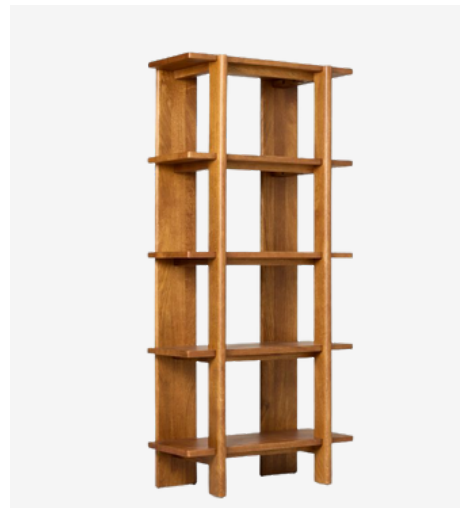

BOOKSHELF

WIMBER BOOKSHELF

Material : Teak wood
Dimension : 56 x 38 x 178 cm
Finish : By request

ROLE BOOKSHELF

Material : Teak wood
Dimension : 56 x 39 x 178 cm
Finish : By request

ALLOY BOOKSHELF

Material : Teak wood
Dimension : 91 x 38 x 110 cm
Finish : By request

CANON BOOKSHELF

Material : Teak wood
Dimension : 84 x 38 x 178 cm
Finish : By request

BOOKSHELF

ANTONI BOOKSHELF

Material : Teak wood
Dimension : 52 x 48 x 175 cm
Finish : By request

LATINE BOOKSHELF

Material : Teak wood
Dimension : 178 x 46 x 149 cm
Finish : By request

LUNAS BOOKSHELF

Material : Teak wood
Dimension : 86 x 38 x 214 cm
Finish : By request

GRACE BOOKSHELF

Material : Teak wood
Dimension : 86 x 38 x 214 cm
Finish : By request

CALGARY BOOKSHELF

Material : Teak wood
Dimension : 107 x 46 x 179 cm
Finish : By request