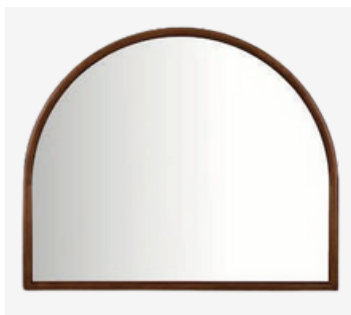

ACCESSORIES

Elevate your space with our curated Accessories—minimalist yet impactful pieces designed to add the perfect finishing touch to your home decor.

MIRROR

BENTLY MIRROR

Material : Teak wood
Dimension : 80 x 10 x 80 cm
Finish : By request

ROUND WALL MIRROR

Material : Teak wood
Dimension : Diameter 50 cm
Finish : By request

RECHTEK MIRROR

Material : Teak wood
Dimension : 35 x 4 x 50 cm
Finish : By request

SPEGGIL MIRROR

Material : Teak wood
Dimension : 40 X 15 X 80 cm
Finish : By request

YARIM MIRROR

Material : Teak wood
Dimension : 76 x 4 x 71 cm
Finish : By request

BEUNCA MIRROR

Material : Teak wood
Dimension : 66 x 96 cm
Finish : By request

KENNY MIRROR

Material : Teak wood
Dimension : 70 x 15 x 60 cm
Finish : By request

SAIDA MIRROR

Material : Teak wood
Dimension : 90 x 100 cm
Finish : By request

SELIM MIRROR

Material : Teak wood
Dimension : 70 x 175 cm
Finish : By request

COSIMO MIRROR

Material : Teak wood
Dimension : 50 x 80 cm
Finish : By request